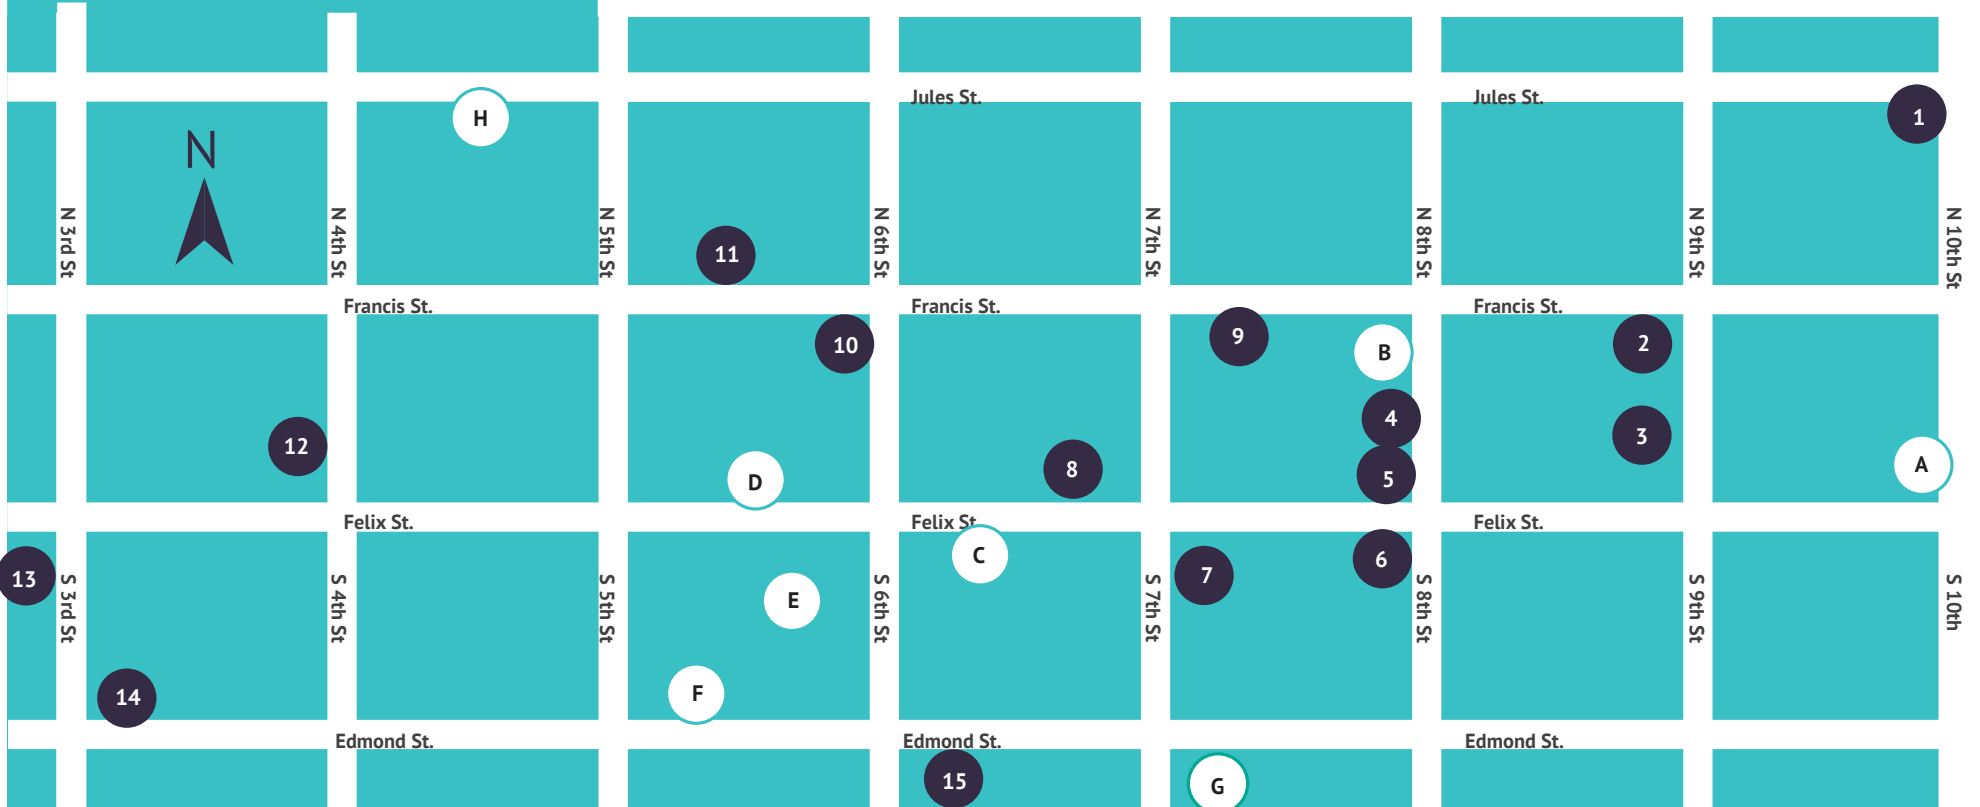

Walking Map

 2018-19 Sculpture Walk  Permanent Sculptures